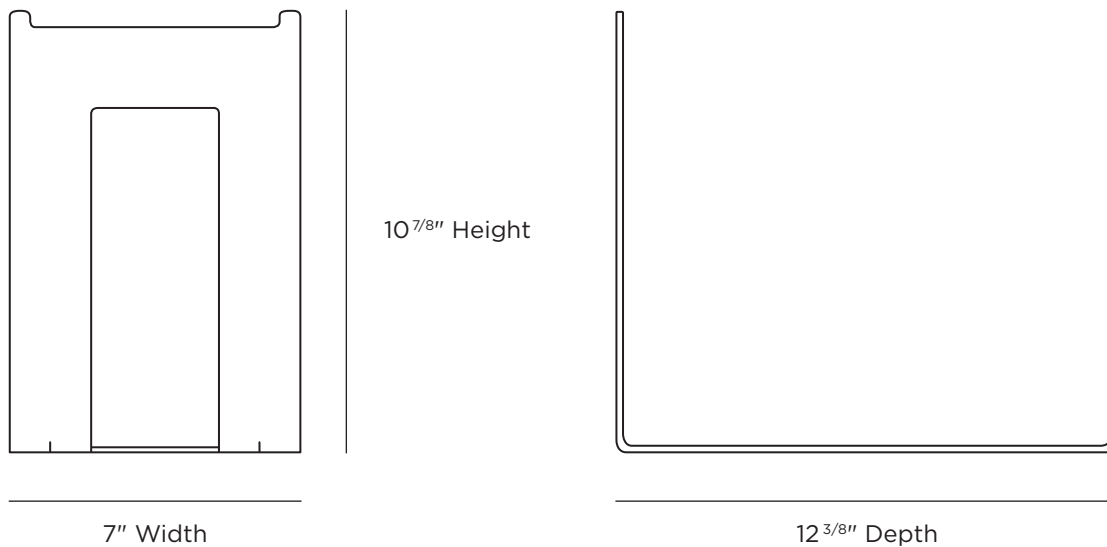

HOLD | TEDDY

TEDDY

Need someone to help share the load? This handy desktop file holder will do the trick.

TEDDY

Stay on top of your to-do list with this desktop file caddy. It keeps your files upright and in plain sight for easy reference throughout the day.

- 10 ⁷/₈" x 7" x 12 ³/₈" frame.
- Open design makes it easy to reorganize folders and keep hot projects up front.
- Raised tabs keep files from slipping off the ends.

DIMENSIONS

TEDDY WORKSHEET

For each step, choose your option and write the corresponding code in the grey box at the right. If you plan to choose custom colors or materials, please contact your rep instead of completing this sheet.

1 DIMENSIONS For Step 1, we've already listed the price in the grey box.	HEIGHT, WIDTH, DEPTH		LIST PRICE
	10 ^{7/8} " x 7" x 12 ^{3/8} "		\$108.98
2 COLOR Files can be finished in 22 standard colors, including a clear coat that lets the natural material show through. Pick your favorite and write the code in the grey box.			B
			\$108.98
	COLOR		CODE
	Red		M1
	Orange		M2
	Yellow		M3
	Blue		M4
	Green		M5
	Inter Red		M6
	Safety Orange		M7
	Western Tan		M8
	Slate Blue		M9
	Forest Green		M10
	Dark Brown		M11
	Graphite		M12
	Sandstone		M13
	Light Tan		M14
	Clear		M15
	Black		M16
	Astro Grey		M17
	Artic White		M18
	Frame Grey		M19
	Platinum Grey		M20
Champagne Metallic		M21	
Battleship Grey		M22	
		A	
		CODE	
ITEM NUMBER	NAME		To complete your order, please transfer the codes from your worksheet to this section.
	TD	A	
TOTAL		GRAND TOTAL	
_____ X _____ =		\$ _____	
B		QUANTITY	