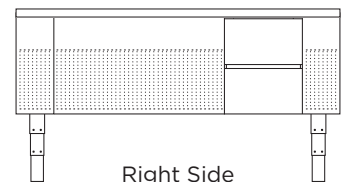

DIMENSIONS

POWER AND DATA

Above Surface

Below Surface

Wireless Power

LEG COLORS

RAL 7021

RAL 9016

RAL 9006

PEDESTAL DRAWERS

Both Sides
(only available for 72" width)

Left Side
(available with all widths)

Right Side
(available with all widths)

MERCURY WORKSHEET

For each step, choose your option and write the corresponding code in the grey box at the right. If you plan to choose custom colors or materials, please contact your rep instead of completing this sheet.

<p>1 DIMENSIONS</p> <p>Choose the width and depth of your desk and write them in the boxes at right. Then write the corresponding code and price for that size in Boxes A and G.</p>	WIDTH	DEPTH	CODE	LIST PRICE
	60"	30"	6030	\$2,359.70
	60"	36"	6036	\$2,431.34
	66"	30"	6630	\$2,369.77
	66"	36"	7230	\$2,439.39
	72"	30"	7230	\$2,389.54
	72"	36"	7236	\$2,448.33
			WIDTH	DEPTH
			A	
			CODE	
			I	
			\$	
<p>2 TABLE TOP</p> <p>Our wide variety of wood and laminate surfaces let you get creative with the look of your desk. Choose your favorite material and write the code and price in the grey boxes.</p> <p>Have something else in mind? We also do custom surfaces. Just call your rep to discuss.</p>	WOOD	DEPTH	CODE	LIST PRICE
	Cherry	1.25"	W1	\$150.00
	Multispecies	1.25"	W2	\$145.00
	Walnut	1.25"	W3	\$150.00
	Ash	1.25"	W4	\$150.00
	Butcher Block (Maple)	1.75"	WS2	\$75.74
	LAMINATE		CODE	LIST PRICE
	Designer White		L1	\$47.00
	Vapor Strandz		L2	\$47.00
	Manitoba Maple		L3	\$47.00
	Fusion Maple		L4	\$47.00
	Fashion Grey		L5	\$47.00
	North Sea		L6	\$47.00
	Astro Strandz		L7	\$47.00
	Windsor Mahogany		L8	\$47.00
	Cement		L9	\$47.00
	Shadow		L10	\$47.00
	Forged Steel		L11	\$47.00
	Cocobala		L12	\$47.00
	Asian Night		L13	\$47.00
Black		L14	\$47.00	
Slate Grey		L15	\$47.00	
			B	
			CODE	
			J	
			\$	
<p>3 LEG COLOR</p> <p>Mercury's legs can be finished in 3 standard colors. Pick your favorite and write the code in the grey box.</p>	COLOR	CODE		
	RAL 7021		7021	
	RAL 9016		9016	
	RAL 9006		9006	
				C
			CODE	