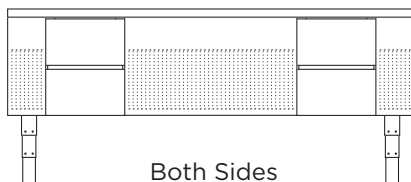

DIMENSIONS

POWER AND DATA

Above Surface

Below Surface

Wireless Power

LEG COLORS

RAL 7021

RAL 9016

RAL 9006

PEDESTAL DRAWERS

Both Sides
(only available for 72" width)

Left Side
(available with all widths)

Right Side
(available with all widths)

MERCURY WORKSHEET

For each step, choose your option and write the corresponding code in the grey box at the right. If you plan to choose custom colors or materials, please contact your rep instead of completing this sheet.

<p>1 DIMENSIONS</p> <p>Choose the width and depth of your desk and write them in the boxes at right. Then write the corresponding code and price for that size in Boxes A and G.</p>	WIDTH	DEPTH	CODE	LIST PRICE
	60"	30"	6030	\$2,359.70
	60"	36"	6036	\$2,431.34
	66"	30"	6630	\$2,369.77
	66"	36"	7230	\$2,439.39
	72"	30"	7230	\$2,389.54
	72"	36"	7236	\$2,448.33
			WIDTH	DEPTH
			A	
			CODE	
			I	
			\$	
<p>2 TABLE TOP</p> <p>Our wide variety of wood and laminate surfaces let you get creative with the look of your desk. Choose your favorite material and write the code and price in the grey boxes.</p> <p>Have something else in mind? We also do custom surfaces. Just call your rep to discuss.</p>	WOOD	DEPTH	CODE	LIST PRICE
	Cherry	1.25"	W1	\$150.00
	Multispecies	1.25"	W2	\$145.00
	Walnut	1.25"	W3	\$150.00
	Ash	1.25"	W4	\$150.00
	Butcher Block (Maple)	1.75"	WS2	\$75.74
	LAMINATE		CODE	LIST PRICE
	Designer White		L1	\$47.00
	Vapor Strandz		L2	\$47.00
	Manitoba Maple		L3	\$47.00
	Fusion Maple		L4	\$47.00
	Fashion Grey		L5	\$47.00
	North Sea		L6	\$47.00
	Astro Strandz		L7	\$47.00
	Windsor Mahogany		L8	\$47.00
	Cement		L9	\$47.00
	Shadow		L10	\$47.00
	Forged Steel		L11	\$47.00
	Cocobala		L12	\$47.00
	Asian Night		L13	\$47.00
Black		L14	\$47.00	
Slate Grey		L15	\$47.00	
			B	
			CODE	
			J	
			\$	
<p>3 LEG COLOR</p> <p>Mercury's legs can be finished in 3 standard colors. Pick your favorite and write the code in the grey box.</p>	COLOR	CODE		
	RAL 7021		7021	
	RAL 9016		9016	
	RAL 9006		9006	
				C
			CODE	