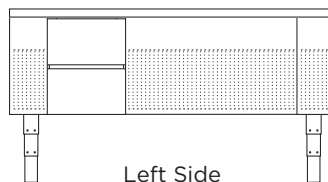

DIMENSIONS

POWER AND DATA

Above Surface

Below Surface

Wireless Power

LEG COLORS

RAL 7021

RAL 9016

RAL 9006

PEDESTAL DRAWERS

Both Sides
(only available for 72" width)

Left Side
(available with all widths)

Right Side
(available with all widths)

MERCURY WORKSHEET

For each step, choose your option and write the corresponding code in the grey box at the right. If you plan to choose custom colors or materials, please contact your rep instead of completing this sheet.

<p>1 DIMENSIONS</p> <p>Choose the width and depth of your desk and write them in the boxes at right. Then write the corresponding code and price for that size in Boxes A and G.</p>	WIDTH	DEPTH	CODE	LIST PRICE
	60"	30"	6030	\$2,359.70
	60"	36"	6036	\$2,431.34
	66"	30"	6630	\$2,369.77
	66"	36"	7230	\$2,439.39
	72"	30"	7230	\$2,389.54
	72"	36"	7236	\$2,448.33
			WIDTH	DEPTH
			A	
			CODE	
			I	
			\$	
<p>2 TABLE TOP</p> <p>Our wide variety of wood and laminate surfaces let you get creative with the look of your desk. Choose your favorite material and write the code and price in the grey boxes.</p> <p>Have something else in mind? We also do custom surfaces. Just call your rep to discuss.</p>	WOOD	DEPTH	CODE	LIST PRICE
	Cherry	1.25"	W1	\$150.00
	Multispecies	1.25"	W2	\$145.00
	Walnut	1.25"	W3	\$150.00
	Ash	1.25"	W4	\$150.00
	Butcher Block (Maple)	1.75"	WS2	\$75.74
	LAMINATE		CODE	LIST PRICE
	Designer White		L1	\$47.00
	Vapor Strandz		L2	\$47.00
	Manitoba Maple		L3	\$47.00
	Fusion Maple		L4	\$47.00
	Fashion Grey		L5	\$47.00
	North Sea		L6	\$47.00
	Astro Strandz		L7	\$47.00
	Windsor Mahogany		L8	\$47.00
	Cement		L9	\$47.00
	Shadow		L10	\$47.00
	Forged Steel		L11	\$47.00
	Cocobala		L12	\$47.00
	Asian Night		L13	\$47.00
Black		L14	\$47.00	
Slate Grey		L15	\$47.00	
			B	
			CODE	
			J	
			\$	
<p>3 LEG COLOR</p> <p>Mercury's legs can be finished in 3 standard colors. Pick your favorite and write the code in the grey box.</p>	COLOR	CODE		
	RAL 7021		7021	
	RAL 9016		9016	
	RAL 9006		9006	
				C
			CODE	