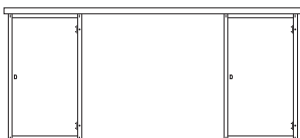

DIMENSIONS

ATTACHMENTS

On a 72" Nash, add Lena for a Working Credenza
(see PG. 37)

POWER AND DATA

Above Surface

Below Surface

Wireless Power

DOOR CONFIGURATIONS

1 Door Pedestals
(Each 31" X 18")

2 Door Pedestals
(Each 15" X 18")

3 Door Pedestals
(Each 10" X 18")

LENA WORKSHEET

For each step, choose your option and write the corresponding code in the grey box at the right. If you plan to choose custom colors or materials, please contact your rep instead of completing this sheet.

<p>1 DIMENSIONS</p> <p>Choose the width of your desk and write the numbers in the grey box at right. We've written in the depth for you.</p>	WIDTH		DEPTH	
	72"		22"	
	90"		22"	
	108"		22"	
		WIDTH	DEPTH	
			22"	
<p>2 TABLE TOP</p> <p>Our wide variety of wood and laminate surfaces let you get creative with the look of your desk. Choose your favorite material and write the code and price in the grey boxes.</p> <p>Have something else in mind? We also do custom surfaces. Just call your rep to discuss.</p>	WOOD	DEPTH	CODE	LIST PRICE
	Cherry	1.25"	W1	\$150.00
	Multispecies	1.25"	W2	\$145.00
	Walnut	1.25"	W3	\$150.00
	Ash	1.25"	W4	\$150.00
	Butcher Block (Maple)	1.75"	WS2	\$75.74
		2.25"	WS3	\$93.33
	LAMINATE		CODE	LIST PRICE
	Designer White		L1	\$47.00
	Vapor Strandz		L2	\$47.00
	Manitoba Maple		L3	\$47.00
	Fusion Maple		L4	\$47.00
	Fashion Grey		L5	\$47.00
	North Sea		L6	\$47.00
	Astro Strandz		L7	\$47.00
	Windsor Mahogany		L8	\$47.00
	Cement		L9	\$47.00
	Shadow		L10	\$47.00
	Forged Steel		L11	\$47.00
	Cocobala		L12	\$47.00
	Asian Night		L13	\$47.00
Black		L14	\$47.00	
Slate Grey		L15	\$47.00	
		A		
		CODE		
		E		
		\$		
<p>3 PEDESTALS</p> <p>Choose the number of doors in your pedestal and write the code and price in the boxes at right.</p>	DOOR CONFIGURATION		CODE	LIST PRICE
	31" x 18" x 21", 1 Door Pedestal		2D1	\$966.58
	31" x 18" x 21", 2 Doors Pedestal		2D2	\$998.52
	31" x 18" x 21", 3 Doors Pedestal		2D3	\$1,050.83
			B	
		CODE		
		F		
		\$		