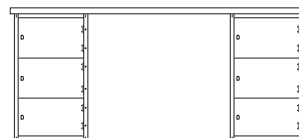

DIMENSIONS

ATTACHMENTS

On a 72" Nash, add Lena for a Working Credenza
(see PG. 37)

POWER AND DATA

Above Surface

Below Surface

Wireless Power

DOOR CONFIGURATIONS

1 Door Pedestals
(Each 31" X 18")

2 Door Pedestals
(Each 15" X 18")

3 Door Pedestals
(Each 10" X 18")

LENA WORKSHEET

For each step, choose your option and write the corresponding code in the grey box at the right. If you plan to choose custom colors or materials, please contact your rep instead of completing this sheet.

<p>1 DIMENSIONS</p> <p>Choose the width of your desk and write the numbers in the grey box at right. We've written in the depth for you.</p>	WIDTH		DEPTH	
	72"		22"	
	90"		22"	
	108"		22"	
		WIDTH	DEPTH	
			22"	
<p>2 TABLE TOP</p> <p>Our wide variety of wood and laminate surfaces let you get creative with the look of your desk. Choose your favorite material and write the code and price in the grey boxes.</p> <p>Have something else in mind? We also do custom surfaces. Just call your rep to discuss.</p>	WOOD	DEPTH	CODE	LIST PRICE
	Cherry	1.25"	W1	\$150.00
	Multispecies	1.25"	W2	\$145.00
	Walnut	1.25"	W3	\$150.00
	Ash	1.25"	W4	\$150.00
	Butcher Block (Maple)	1.75"	WS2	\$75.74
		2.25"	WS3	\$93.33
	LAMINATE		CODE	LIST PRICE
	Designer White		L1	\$47.00
	Vapor Strandz		L2	\$47.00
	Manitoba Maple		L3	\$47.00
	Fusion Maple		L4	\$47.00
	Fashion Grey		L5	\$47.00
	North Sea		L6	\$47.00
	Astro Strandz		L7	\$47.00
	Windsor Mahogany		L8	\$47.00
	Cement		L9	\$47.00
	Shadow		L10	\$47.00
	Forged Steel		L11	\$47.00
	Cocobala		L12	\$47.00
	Asian Night		L13	\$47.00
Black		L14	\$47.00	
Slate Grey		L15	\$47.00	
		A		
		CODE		
		E		
		\$		
<p>3 PEDESTALS</p> <p>Choose the number of doors in your pedestal and write the code and price in the boxes at right.</p>	DOOR CONFIGURATION		CODE	LIST PRICE
	31" x 18" x 21", 1 Door Pedestal		2D1	\$966.58
	31" x 18" x 21", 2 Doors Pedestal		2D2	\$998.52
	31" x 18" x 21", 3 Doors Pedestal		2D3	\$1,050.83
			B	
		CODE		
		F		
		\$		