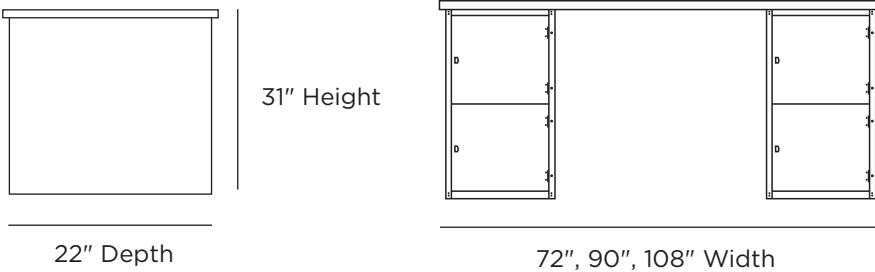

- Stretch out! 72" to 108" widths offer plenty of room to work.
- Pairs with our stools or your work chair.
- A 22" depth is practical for most spaces and activities.
- Pedestals come with 1, 2, or 3 doors.
- Power & data options keep you plugged in while you work.

DIMENSIONS

ATTACHMENTS

On a 72" Nash, add Lena for a Working Credenza
(see PG. 37)

POWER AND DATA

Above Surface

Below Surface

Wireless Power

DOOR CONFIGURATIONS

<p>1 DIMENSIONS</p> <p>Choose the width of your desk and write the numbers in the grey box at right. We've written in the depth for you.</p>	WIDTH		DEPTH	
	72"		22"	
	90"		22"	
	108"		22"	
		WIDTH	DEPTH	
			22"	
<p>2 TABLE TOP</p> <p>Our wide variety of wood and laminate surfaces let you get creative with the look of your desk. Choose your favorite material and write the code and price in the grey boxes.</p> <p>Have something else in mind? We also do custom surfaces. Just call your rep to discuss.</p>	WOOD	DEPTH	CODE	LIST PRICE
	Cherry	1.25"	W1	\$150.00
	Multispecies	1.25"	W2	\$145.00
	Walnut	1.25"	W3	\$150.00
	Ash	1.25"	W4	\$150.00
	Butcher Block (Maple)	1.75"	WS2	\$75.74
		2.25"	WS3	\$93.33
	LAMINATE		CODE	LIST PRICE
	Designer White		L1	\$47.00
	Vapor Strandz		L2	\$47.00
	Manitoba Maple		L3	\$47.00
	Fusion Maple		L4	\$47.00
	Fashion Grey		L5	\$47.00
	North Sea		L6	\$47.00
	Astro Strandz		L7	\$47.00
	Windsor Mahogany		L8	\$47.00
	Cement		L9	\$47.00
	Shadow		L10	\$47.00
	Forged Steel		L11	\$47.00
	Cocobala		L12	\$47.00
	Asian Night		L13	\$47.00
Black		L14	\$47.00	
Slate Grey		L15	\$47.00	
		A		
		CODE		
		E		
		\$		
<p>3 PEDESTALS</p> <p>Choose the number of doors in your pedestal and write the code and price in the boxes at right.</p>	DOOR CONFIGURATION		CODE	LIST PRICE
	31" x 18" x 21", 1 Door Pedestal		2D1	\$966.58
	31" x 18" x 21", 2 Doors Pedestal		2D2	\$998.52
	31" x 18" x 21", 3 Doors Pedestal		2D3	\$1,050.83
			B	
		CODE		
		F		
		\$		