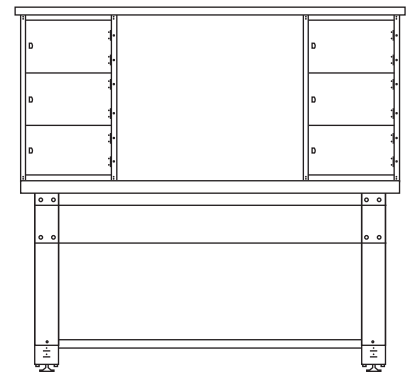

STORAGE | LENA

LENA

Style and substance come together in one smooth package with this unique blend of work space and pedestal storage.

LENA

Roomy pedestals offer space for tools and supplies directly below the work surface.

- Stretch out! 72" to 108" widths offer plenty of room to work.
- Pairs with our stools or your work chair.
- A 22" depth is practical for most spaces and activities.
- Pedestals come with 1, 2, or 3 doors.
- Power & data options keep you plugged in while you work.

DIMENSIONS

ATTACHMENTS

On a 72" Nash, add Lena for a Working Credenza
(see PG. 37)

POWER AND DATA

Above Surface

Below Surface

Wireless Power

DOOR CONFIGURATIONS