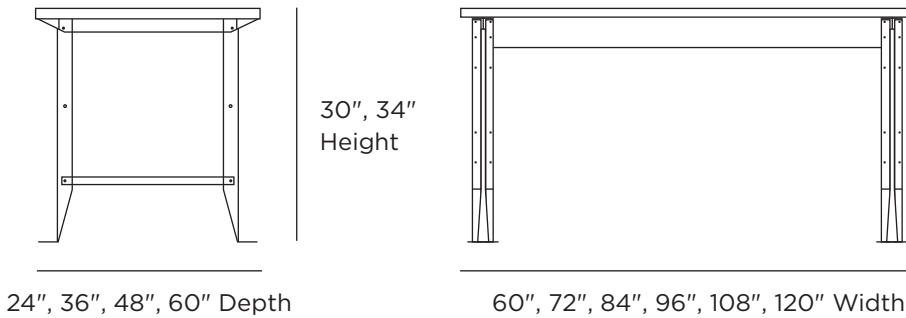

# HARRISON

Four stamped steel legs are bolted to a steel frame beneath the worksurface, delivering industrial-level durability and timeless style.

- 30" or 34" heights provide a comfortable working height.
- 60" to 120" widths accommodate multiple spaces and activities.
- 24", 30", 36", 48" or 60" depths suit various applications.
- Tech options give you multiple ways to bring power to the people.

## DIMENSIONS