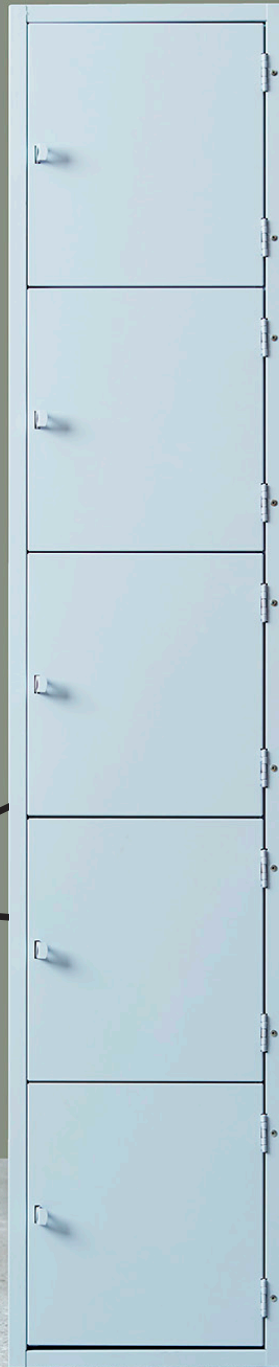

STORAGE | DIZZY

DIZZY

Inflate your storage space with a sturdy cabinet that's built to improvise.

DIZZY

From one door to five, Dizzy lets you set the rhythm, matching your storage space to anything and everything you have to stash away.

- A 75" high and 21" deep design provides generous storage space.
- Available with five doors, two doors, or 1 door with a shelf on top.
- Finish options let you add a pop of color to your office or create a calm, subdued look.

DIMENSIONS

15", 18" Width

75" Height

21" Depth

DOOR CONFIGURATIONS

5 Doors
(Each 15" H X 18" W)

2 Doors
(Top 15" X 18", Bottom 60" X 18")

1 Door, 1 Shelf
(Top 15" X 18", Bottom 60" X 18")