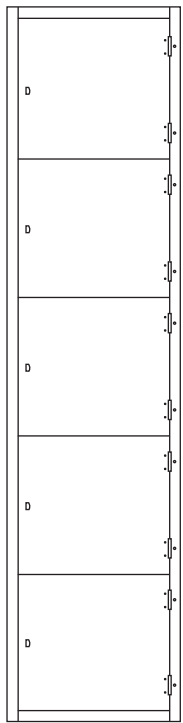

STORAGE | DIZZY

DIZZY

Inflate your storage space with a sturdy cabinet that's built to improvise.

DIZZY

From one door to five, Dizzy lets you set the rhythm, matching your storage space to anything and everything you have to stash away.

- A 75" high and 21" deep design provides generous storage space.
- Available with five doors, two doors, or 1 door with a shelf on top.
- Finish options let you add a pop of color to your office or create a calm, subdued look.

DIMENSIONS

15", 18" Width

75" Height

21" Depth

DOOR CONFIGURATIONS

5 Doors
(Each 15" H X 18" W)

2 Doors
(Top 15" X 18", Bottom 60" X 18")

1 Door, 1 Shelf
(Top 15" X 18", Bottom 60" X 18")