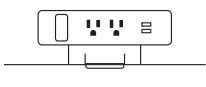

POWER AND DATA

Above Surface