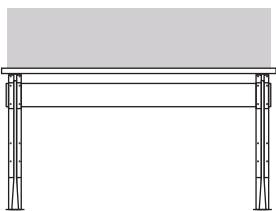

- 48", 60", or 72" widths accommodate multiple spaces and activities.
- 30" or 32" heights pair with our stools or your work chair.
- 24", 30", or 36" depths suit various applications.
- An optional return expands your workspace into a roomy L-shape.
- Add a modesty panel and/or tackable screen, and that's a wrap.

DIMENSIONS

30", 32"
Height

24", 30", 36" Depth

30", 32"
Height

48", 60", 72" Width

RETURN OPTIONS

Single Crosby

Crosby Return

POWER AND DATA

Above Surface

Below Surface

Wireless Power

ATTACHMENTS

Tackable Screen

22" Height

Modesty Panel
Solid

1 DIMENSIONS

Choose the width and depth of your desk and write them in the boxes at right. Then write the corresponding code and price for that size in Boxes A and I.

HEIGHT	WIDTH	DEPTH	CODE	LIST PRICE	MODESTY
30"	48"	24"	304824	\$558.47	\$136.85
30"	48"	30"	304830	\$575.88	\$136.85
30"	48"	36"	304836	\$687.73	\$136.85
30"	60"	24"	306024	\$604.72	\$146.94
30"	60"	30"	306030	\$654.68	\$146.94
30"	60"	36"	306036	\$712.08	\$146.94
30"	72"	24"	307224	\$714.21	\$183.52
30"	72"	30"	307230	\$688.84	\$183.52
30"	72"	36"	307236	\$743.24	\$183.52
32"	48"	24"	324824	\$553.89	\$136.85
32"	48"	30"	324830	\$559.40	\$136.85
32"	48"	36"	324836	\$613.10	\$136.85
32"	60"	24"	326024	\$575.19	\$146.94
32"	60"	30"	326030	\$583.70	\$146.94
32"	60"	36"	326036	\$634.44	\$146.94
32"	72"	24"	327224	\$609.40	\$183.52
32"	72"	30"	327230	\$614.86	\$183.52
32"	72"	36"	327236	\$668.56	\$183.52
<i>If you want a modesty panel, circle Solid (S) or Perforated (P) in Box B and write the price in Box J.</i>			WIDTH		DEPTH
			A		I
			CODE		\$
			B		J
			S/P		\$