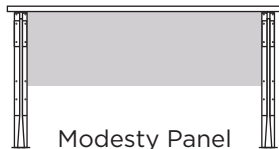

- 48", 60", or 72" widths accommodate multiple spaces and activities.
- 30" or 32" heights pair with our stools or your work chair.
- 24", 30", or 36" depths suit various applications.
- An optional return expands your workspace into a roomy L-shape.
- Add a modesty panel and/or tackable screen, and that's a wrap.

DIMENSIONS

30", 32"
Height

24", 30", 36" Depth

30", 32"
Height

48", 60", 72" Width

RETURN OPTIONS

Single Crosby

Crosby Return

POWER AND DATA

Above Surface

Below Surface

Wireless Power

ATTACHMENTS

Tackable Screen

22" Height

Modesty Panel
Solid