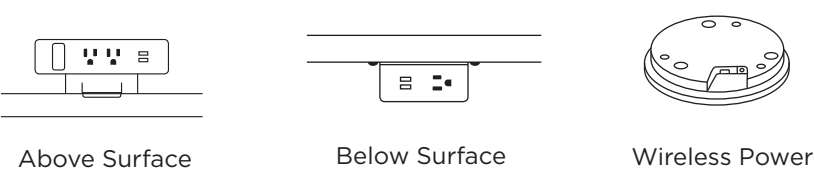

POWER AND DATA