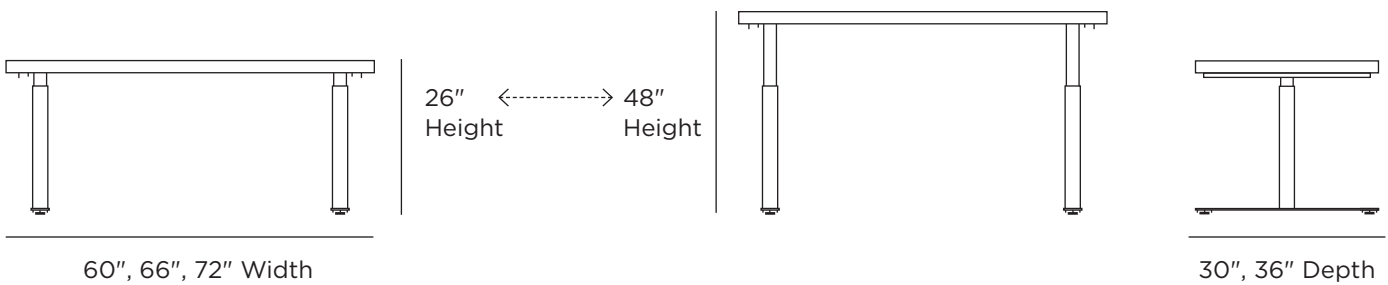

# AXL

With Axl on the job, you don't have to spend a bundle to sit and stand at work.

- A manual crank or electric button let you pick the perfect height between 26"–48" high.
- 60", 66", or 72" widths accommodate multiple spaces and activities.
- 30" or 36" depths give you room to spread out.

## DIMENSIONS