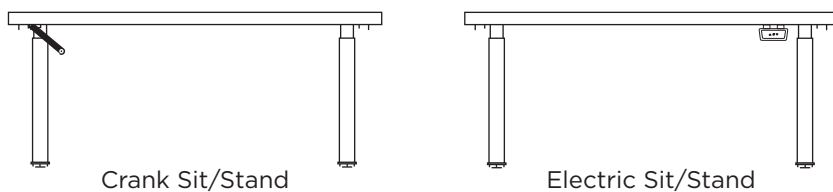

HEIGHT ADJUSTMENT